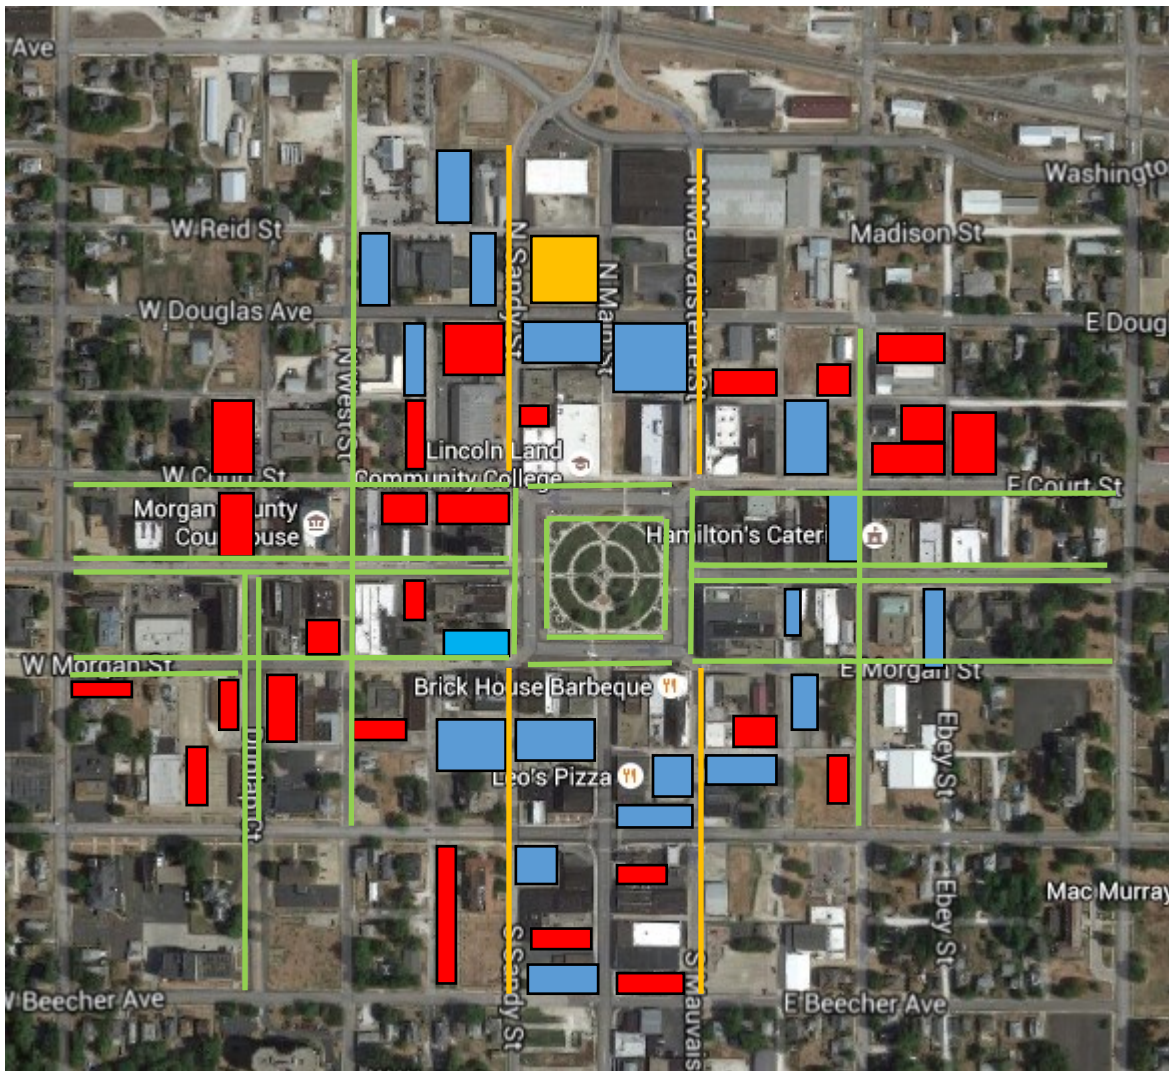

33	W Douglas	22	S Mauvaisterre west	36	West Street	60	E Morgan
45	N Main west	27	E College/S Main	136	Square	12	E State Alley
66	N Main east	55	S Main	26	East Street	1079	<b>City owned only</b>
52	E Court	54	S Sandy	27	Court Street	990	<b>Private</b>
36	E State/N East	18	W College/S Sandy	83	State Street		
34	Old PO E State	26	S Main/Beecher	35	Morgan Street		
39	S Mauvaisterre east	46	Dunlap Ct Street	111	Municipal Bldg		

- Private/specific use parking lot
- Public All-Day parking lot
- Potential public parking lot (may add 64+ on Douglas lot)
- Public 2-hour street parking
- Potential public 2-hour street parking